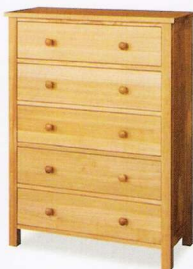

5 Drawer Chest
H1175xW958xD425mm